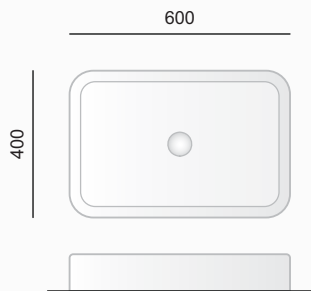

LENS 40

lavabo appoggio 40
drop in washbasin 40

L905.

LENS 60

lavabo appoggio 60
drop in washbasin 60

L780.

SWING 120

consolle sospeso / appoggio 120
wall-hung / drop in console 120