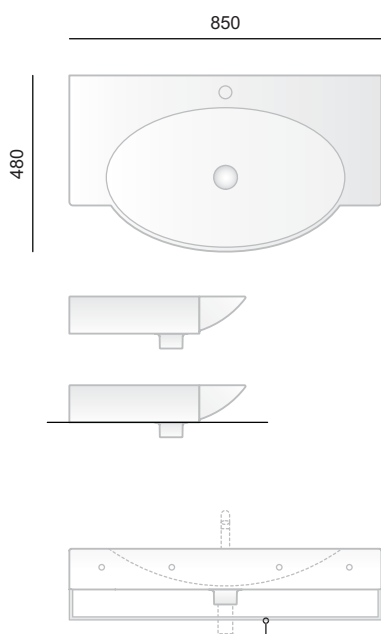

L1180.

SWING 85

consolle sospeso / appoggio 85
wall-hung / drop in console 85