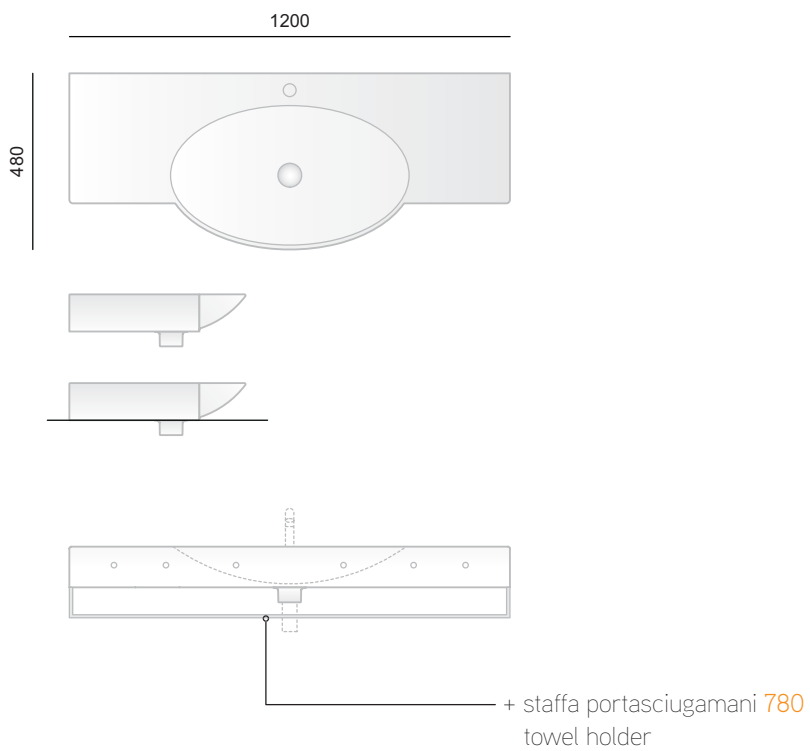

L925.

ULAHOP R

lavabo appoggio / incasso 48

counter top / drop in washbasin 48

L945.

ULAHOP E

lavabo ellisse appoggio / incasso 70
counter top / drop in ellipse washbasin 70

L900.

LENS 40

lavabo appoggio 40
drop in washbasin 40

L905.

LENS 60

lavabo appoggio 60
drop in washbasin 60

L780.

SWING 120

consolle sospeso / appoggio 120
wall-hung / drop in console 120

L1180.

SWING 85

consolle sospeso / appoggio 85
wall-hung / drop in console 85

+ staffa portasciugamani 1180
towel holder

L1080.

SWING 105

consolle sospeso / appoggio 85
wall-hung / drop in console 85

+ staffa portasciugamani 1080
towel holder