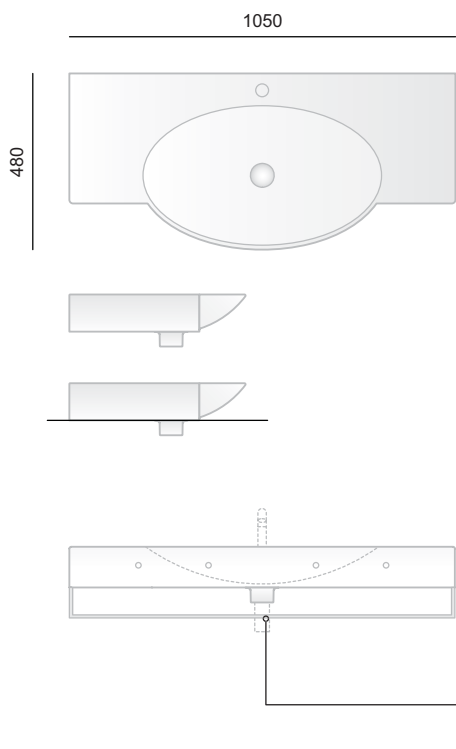

LENS 40

lavabo appoggio 40
drop in washbasin 40

L905.

LENS 60

lavabo appoggio 60
drop in washbasin 60

L780.

SWING 120

consolle sospeso / appoggio 120
wall-hung / drop in console 120

L1180.

SWING 85

consolle sospeso / appoggio 85
wall-hung / drop in console 85

+ staffa portasciugamani 1180
towel holder

L1080.

SWING 105

consolle sospeso / appoggio 85
wall-hung / drop in console 85

+ staffa portasciugamani 1080
towel holder

L910.

OVAL

lavabo appoggio 70
drop in washbasin 70

L920.

PLAY

lavabo appoggio 50
drop in washbasin 50

L330.

FUORI 3